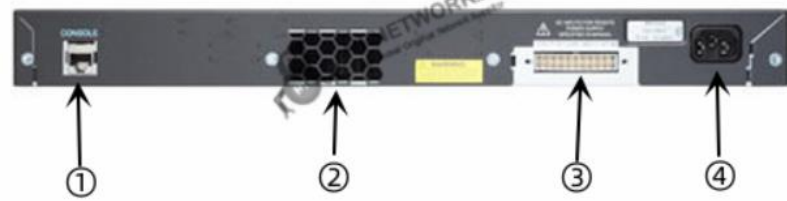

## Overview

CISCO WS-C2960+48TC-L Catalyst 2960 Plus 48 10/100 + 2 T/SFP LAN Base.

## Quick Specification

Product Code	WS-C2960+48TC-L
Enclosure Type	Rack-mountable 1U
Feature Set	LAN Base
Uplink Interfaces	2 (SFP or 1000BASE-T)
Ports	48 x 10/100 Ethernet Ports
Forwarding Bandwidth	16 Gbps
Forwarding Performance	6.5 Mpps
RAM	128MB
Flash Memory	64MB
Dimensions	4.4cm x 45.0cm x 24.2cm
Weight	7.73 Kg

**Product Details:**

**The Front Panel:**

①	Switch LEDs
②	Mode Button
③	48*10/100 ports

**The Back Panel:**

Note:

- ① RJ-45 console port
- ② Fan exhaust
- ③ RPS connector
- ④ AC power connector