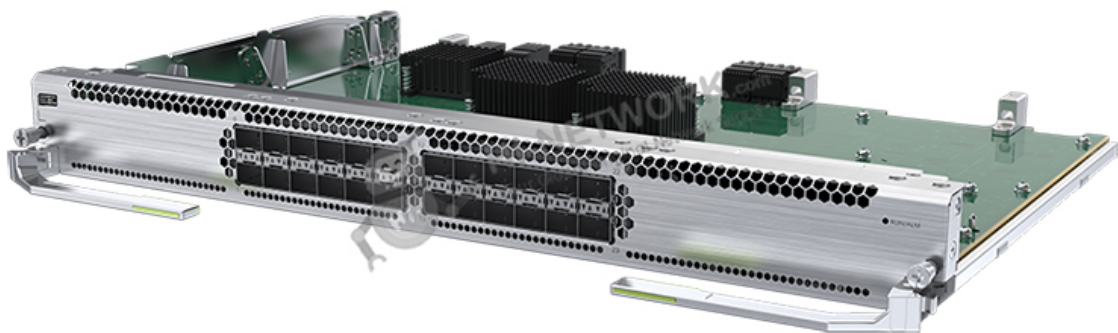

[Get a Quote](#)

Overview

20-port 100/1000BASE-X and 4-port 100M/1G/10GBASE-X interface card (SFP, SFP+)

Quick Specification

Table 1 shows the quick specification.

Model	LSG7X24BX1E0
Part Number	03050DLU
Description	20-port 100/1000BASE-X and 4-port 100M/1G/10GBASE-X interface card (SFP, SFP+)
Dimensions without packaging (H x W x D) [mm(in.)]	45.2 mm x 433.0 mm x 292.9 mm (1.78 in. x 17.05 in. x 11.53 in.)
Dimensions with packaging (H x W x D) [mm(in.)]	190.0 mm x 590.0 mm x 470.0 mm (7.48 in. x 23.23 in. x 18.50 in.)
Weight without packaging [kg(lb)]	2.63 (5.80)
Weight with packaging [kg(lb)]	4.97 (10.96)
Maximum power consumption [W]	74

Figure 1 shows the appearance of LSG7X24BX1E0.

Product Details

Figure 2 shows the indicators on the LSG7X24BX1E0.

Note:

(1)	Running status indicator
(2)	ACT indicator
(3)	LINK indicator

Figure 3 shows the ports on the LSG7X24BX1E0.

Note:

(1)	20 x GE optical ports
(2)	4 x 10GE optical ports

Get More Information

Do you have any question about the LSG7X24BX1E0 (03050DLU)?

Contact us now via info@hi-network.com.

Specification

LSG7X24BX1E0 Specification

Basic Information

Model	LSG7X24BX1E0
Part Number	03050DLU
Description	20-port 100/1000BASE-X and 4-port 100M/1G/10GBASE-X interface card (SFP, SFP+)
Level-1 category	Interface card

Technical Specifications