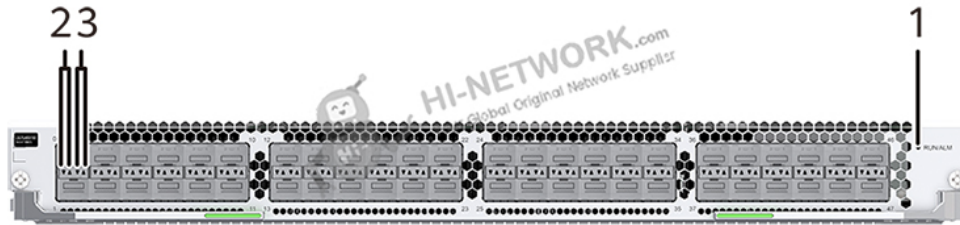

[Get a Quote](#)

Overview

48-port 100/1000BASE-X interface card (SFP)

Quick Specification

Table 1 shows the quick specification.

Model	LSG7G48SX1E0
Part Number	03050DLS
Description	48-port 100/1000BASE-X interface card (SFP)
Dimensions without packaging (H x W x D) [mm(in.)]	45.2 mm x 433.0 mm x 292.9 mm (1.78 in. x 17.05 in. x 11.53 in.)
Dimensions with packaging (H x W x D) [mm(in.)]	190.0 mm x 590.0 mm x 470.0 mm (7.48 in. x 23.23 in. x 18.50 in.)
Weight without packaging [kg(lb)]	3.07 (6.77)
Weight with packaging [kg(lb)]	5.37 (11.84)
Maximum power consumption [W]	138

Figure 1 shows the appearance of LSG7G48SX1E0.

Product Details

Figure 2 shows the indicators on the LSG7G48SX1E0.

Note:

(1)	Running status indicator
(2)	ACT indicator
(3)	LINK indicator

Figure 3 shows the ports on the LSG7G48SX1E0.

Note:

(1)	48 x GE optical ports
-----	-----------------------

Get More Information

Do you have any question about the LSG7G48SX1E0 (03050DLS)?

Contact us now via info@hi-network.com.

Specification

LSG7G48SX1E0 Specification
Basic Information

Model	LSG7G48SX1E0
Part Number	03050DLS
Description	48-port 100/1000BASE-X interface card (SFP)
Level-1 category	Interface card
Technical Specifications	
Dimensions without packaging (H x W x D) [mm(in.)]	45.2 mm x 433.0 mm x 292.9 mm (1.78 in. x 17.05 in. x 11.53 in.)
Dimensions with packaging (H x W x D) [mm(in.)]	190.0 mm x 590.0 mm x 470.0 mm (7.48 in. x 23.23 in. x 18.50 in.)
Weight without packaging [kg(lb)]	3.07 (6.77)
Weight with packaging [kg(lb)]	5.37 (11.84)
Typical power consumption [W]	106
Typical heat dissipation [BTU/hour]	361.7
Maximum power consumption [W]	138
Maximum heat dissipation [BTU/hour]	470.88