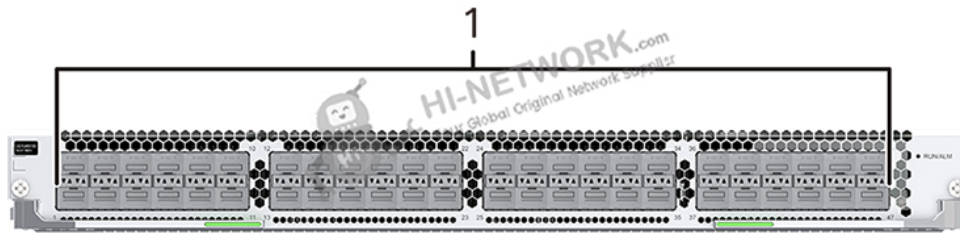

[Get a Quote](#)

Overview

48-port 100/1000BASE-X interface card (SFP)

Quick Specification

Table 1 shows the quick specification.

Model	LSG7G48SX1E0
Part Number	03050DLS
Description	48-port 100/1000BASE-X interface card (SFP)
Dimensions without packaging (H x W x D) [mm(in.)]	45.2 mm x 433.0 mm x 292.9 mm (1.78 in. x 17.05 in. x 11.53 in.)
Dimensions with packaging (H x W x D) [mm(in.)]	190.0 mm x 590.0 mm x 470.0 mm (7.48 in. x 23.23 in. x 18.50 in.)
Weight without packaging [kg(lb)]	3.07 (6.77)
Weight with packaging [kg(lb)]	5.37 (11.84)
Maximum power consumption [W]	138

Figure 1 shows the appearance of LSG7G48SX1E0.

Product Details

Figure 2 shows the indicators on the LSG7G48SX1E0.

Note:

(1)	Running status indicator
(2)	ACT indicator
(3)	LINK indicator

Figure 3 shows the ports on the LSG7G48SX1E0.

Note:

(1)	48 x GE optical ports
-----	-----------------------

Get More Information

Do you have any question about the LSG7G48SX1E0 (03050DLS)?

Contact us now via info@hi-network.com.

Specification

LSG7G48SX1E0 Specification
Basic Information

Model	LSG7G48SX1E0
Part Number	03050DLS
Description	48-port 100/1000BASE-X interface card (SFP)
Level-1 category	Interface card
Technical Specifications	
Dimensions without packaging (H x W x D) [mm(in.)]	45.2 mm x 433.0 mm x 292.9 mm (1.78 in. x 17.05 in. x 11.53 in.)
Dimensions with packaging (H x W x D) [mm(in.)]	190.0 mm x 590.0 mm x 470.0 mm (7.48 in. x 23.23 in. x 18.50 in.)
Weight without packaging [kg(lb)]	3.07 (6.77)
Weight with packaging [kg(lb)]	5.37 (11.84)
Typical power consumption [W]	106
Typical heat dissipation [BTU/hour]	361.7
Maximum power consumption [W]	138
Maximum heat dissipation [BTU/hour]	470.88