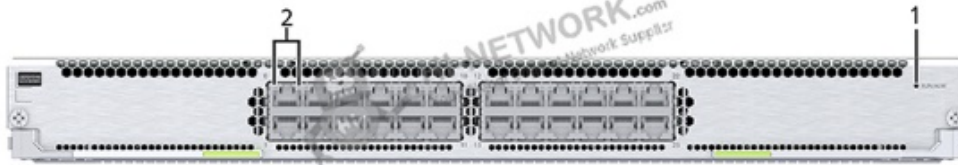

## Overview

24-port 10/100/1000BASE-T interface card (RJ45)

## Quick Specification

Table 1 shows the quick specification.

Model	LSG7G24TX1E0
Part Number	03050DMA
Description	24-port 10/100/1000BASE-T interface card (RJ45)
Dimensions without packaging (H x W x D) [mm(in.)]	45.2 mm x 433.0 mm x 292.9 mm (1.78 in. x 17.05 in. x 11.53 in.)
Dimensions with packaging (H x W x D) [mm(in.)]	190.0 mm x 590.0 mm x 470.0 mm (7.48 in. x 23.23 in. x 18.50 in.)
Weight without packaging [kg(lb)]	2.67 (5.89)
Weight with packaging [kg(lb)]	4.97 (10.96)
Maximum power consumption [W]	58

Figure 1 shows the appearance of LSG7G24TX1E0.

### Product Details

Figure 2 shows the indicators on the LSG7G24TX1E0.

Note:

(1)	Running status indicator
(2)	LINK/ACT indicator

Figure 3 shows the ports on the LSG7G24TX1E0.

Note:

(1)	24 x GE electrical ports
-----	--------------------------