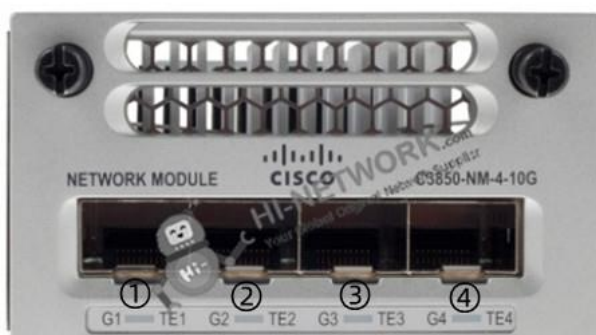

Overview

C3850-NM-4-10G is a network module that serve Cisco Catalyst 3850 Series Switches.

Product Details:

The Front Panel:

The Other Panel:

Slot 1, 2, 3, and 4 are populated with 10-Gigabit SFP modules.

Accessories For C3850:

The Compatibility of Switches

| Products | |
|--------------------------------|--------------------------------|
| WS-C3850-48U-E | WS-C3850-48T-E |
| WS-C3850-48U-L | WS-C3850-48P-E |
| WS-C3850-48T-L | WS-C3850-48F-E |
| WS-C3850-48T-S | WS-C3850-48PW-S |
| WS-C3850-48P-L | WS-C3850-48F-L |
| WS-C3850-48P-S | WS-C3850-48F-S |

Compare To Similar Items:

| Products/Slots | C3850-NM-4-1G | C3850-NM-2-10G | C3850-NM-4-10G |
|----------------|-------------------------------|---|--------------------------------|
| Slot 1 | 1-Gigabit SFP module | 1-Gigabit SFP module | 10-Gigabit SFP module |
| Slot 2 | 1-Gigabit SFP module | 1-Gigabit SFP module | 10-Gigabit SFP module |
| Slot 3 | 1-Gigabit SFP module | 1-Gigabit SFP module 10-Gigabit SFP module | 10-Gigabit SFP module |
| Slot 4 | 1-Gigabit SFP module | 1-Gigabit SFP module 10-Gigabit SFP module 10-Gigabit SFP+ module | 10-Gigabit SFP module |

Get more information:

Do you have any question about C3850-NM-4-10G?

Contact us now via e-mail: info@hi-network.com

Specific Data Sheet:

| | |
|------------------|--|
| Model | C3850-NM-4-10G |
| Type | Cisco 3850 Series Network Module 4 x 10GE Network Module |
| Designed for | Cisco Catalyst 3850 Series Switches |
| Slot 1 Supported | 10-Gigabit SFP module |
| Slot 2 Supported | 10-Gigabit SFP module |